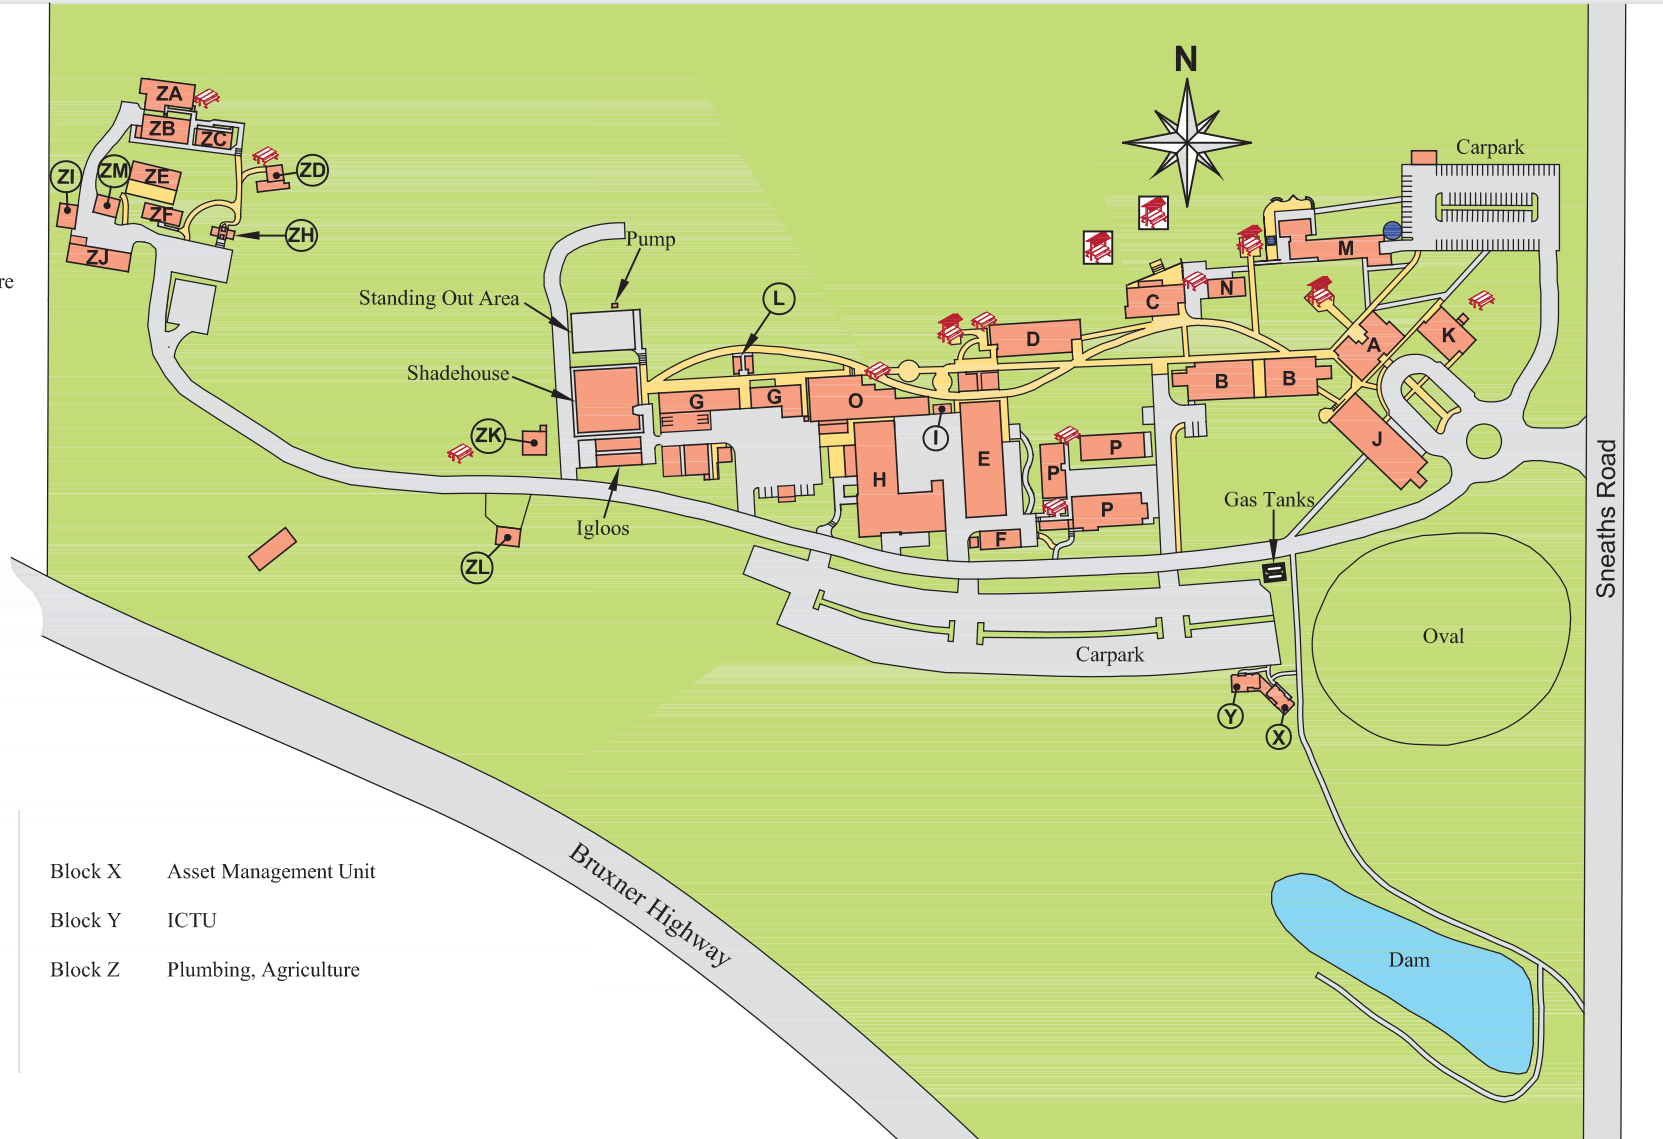

North Coast TAFE - Wollongbar Campus

Click on a building name to display the location of the building on the map

- Block A Administration
- Block B General Education, Information Technology, Library, Tourism, Welfare
- Block C Canteen, Counsellor
- Block D Agriculture, Horticulture
- Block E Automotive
- Block F Main Store
- Block G Horticulture
- Block H Vehicle Paint and Panel
- Block J Hairdressing, Textiles Clothing and Footware
- Block K Child Studies
- Block L Toilets
- Block M Tourism and Hospitality
- Block N Student Association
- Block O Metal Fabrication and Welding, Mechanical Engineering
- Block P Carpentry and Joinery, Electrical

- Block X Asset Management Unit
- Block Y ICTU
- Block Z Plumbing, Agriculture

Click on a symbol to display the location of the amenities on the map

- | | | | | | | | |
|--|------------------|--|----------------|--|-----------------|--|-----------------|
| | Disabled Parking | | Female Toilets | | Student Shower | | Student Parking |
| | Disabled Toilets | | Male Toilets | | Access Elevator | | Bicycle Parking |