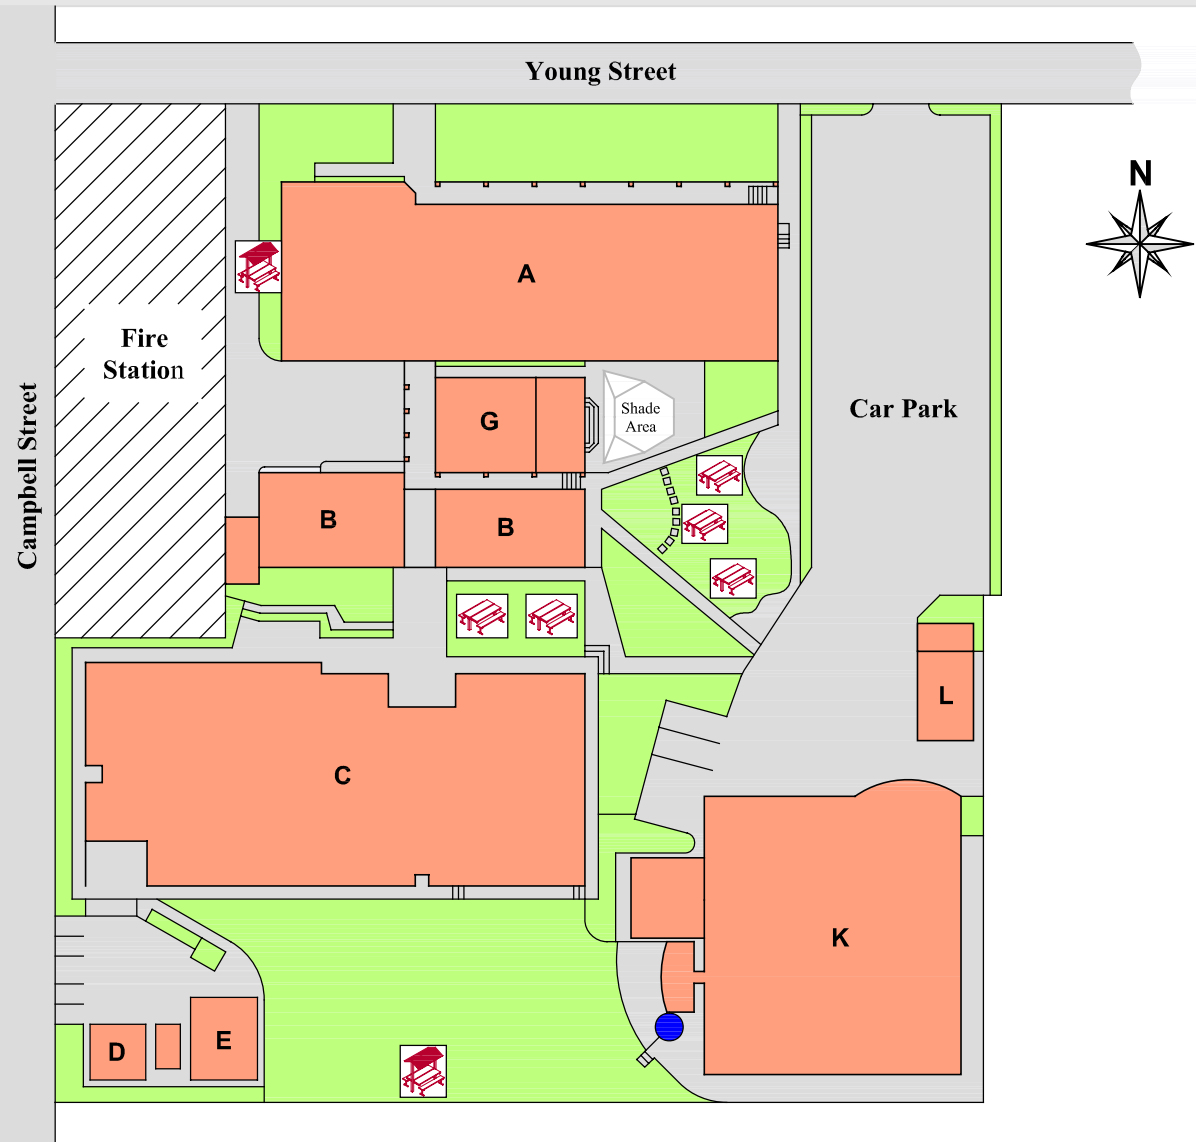

North Coast TAFE - Wauchope Campus

Click on a building name to display the location of the building on the map

- Block A Administration Office, Classrooms
- Block B Art and Design, Classrooms
- Block C Horticulture, Computer Labs, Classrooms, Learner Support Centre
- Block D Horticulture Storage Shed
- Block E Horticulture Greenhouse
- Block G Student Service Centre
- Block K Construction and Joinery
- Block L Storage Sheds

Click on a symbol to display the location of the amenities on the map

Disabled Parking

Female Toilets

Student Shower

Student Parking

Disabled Toilets

Male Toilets

Bicycle Parking