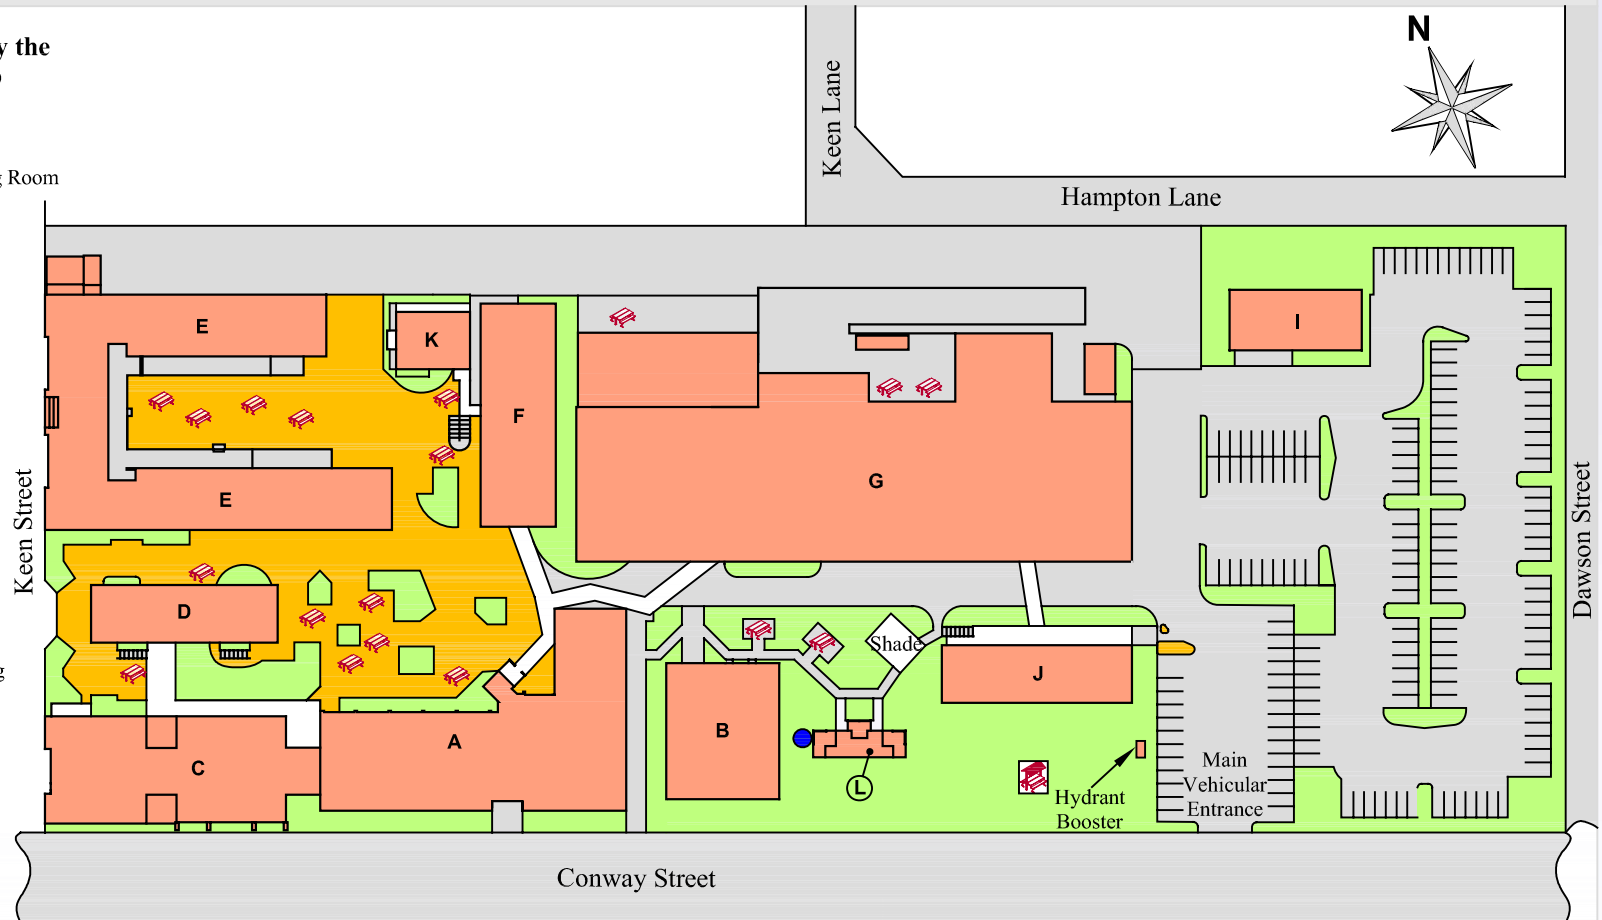

Block D Information Technology

Block E Primary Industries,
Screen and Media,
General Education (Foundation)

Block F Ground Floor
Nursing,
Student Association Officer

Level 1
General Education (Pre-Vocational)

Block G Ground Floor
Campus Services / Main Store

Level 1
Library,
Learning Centre,
Arts and Media

Block J Level 1
Arts and Media

Block K Level 1
Welfare Staff

Block L Toilets

Click on a symbol to display the location of the amenities on the map