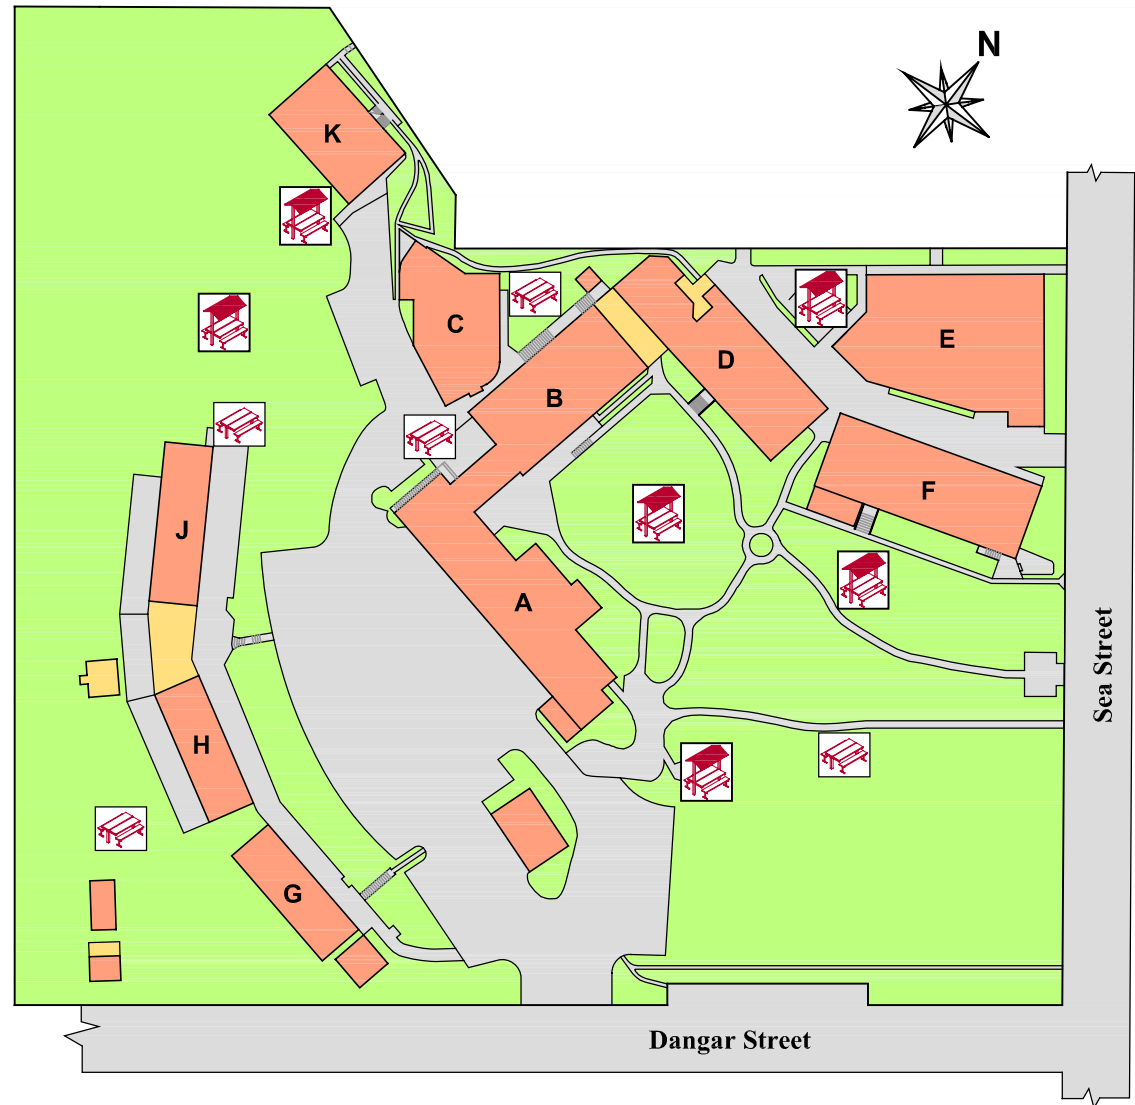

# North Coast TAFE - Kempsey Campus

**Click on a building name to display the location of the building on the map**

- Block A Administration Office, Computer Labs, Fashion
- Block B Computer Labs, Classrooms, Cafeteria
- Block C Ceramics
- Block D Art and Design
- Block E Metal Fabrication
- Block F Automotive Engineering
- Block G Classrooms
- Block H Classrooms
- Block J Classrooms
- Block K Library, Learner Support Centre

**Click on a symbol to display the location of the amenities on the map**

Disabled Parking

Female Toilets

Student Shower

Student Parking

Disabled Toilets

Male Toilets

Bicycle Parking