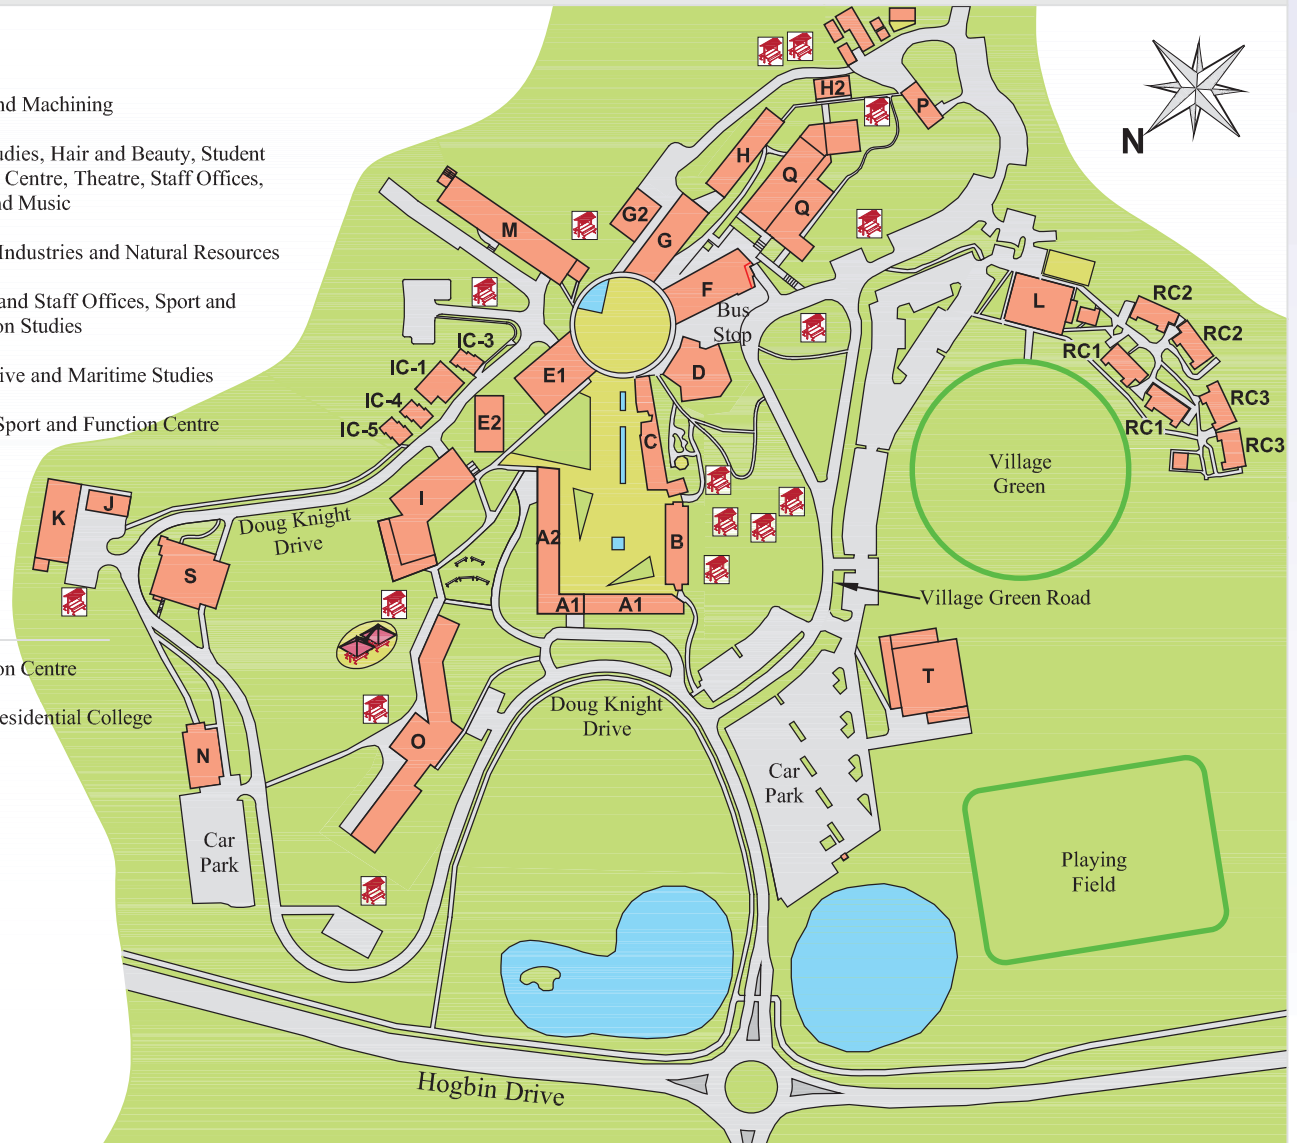

North Coast TAFE - Coffs Harbour Education Campus (CHEC)

Click on a building name to display the location of the building on the map

- Block A1 Administration, Customer Service, Conference Rooms
- Block A2 Computer Labs, ICT Help Desk, Security, Learning Spaces, Videoconferencing
- Block B Staff Offices, Learning Spaces
- Block C Staff Offices, English Language Centre, Learning Spaces
- Block D Theatre
- Block E1 Library, Co-Op Bookshop, Gumbayngirr Room
- Block E2 Learning Spaces
- Block F Student Support Services, Careers Advance, Cafeteria, and Coffee Shop, Student Associations
- Block G Arts and Furniture, Design and Technology, Board of Studies
- Block H1 Science, Theatrette
- Block H2 Nursing
- Block I Tourism and Hospitality, Osprey Restaurant
- Block J Main Store, Deliveries
- Block K Metal Fabrication and Welding
- Block L Multi Purpose Centre
- Block M SCU Administration and Academic Staff, Videoconferencing Theatre

- Block N Fitting and Machining
- Block O Child Studies, Hair and Beauty, Student Learning Centre, Theatre, Staff Offices, Dance and Music
- Block P Primary Industries and Natural Resources
- Block Q Nursing and Staff Offices, Sport and Recreation Studies
- Block S Automotive and Maritime Studies
- Block T Student Sport and Function Centre
- Blocks IC Innovation Centre
- Blocks RC Carina Residential College

Click on a symbol to display the location of the amenities on the map

Disabled Parking

Female Toilets

Student Shower

Student Parking

Disabled Toilets

Male Toilets

Access Elevator or Access Chair Lift