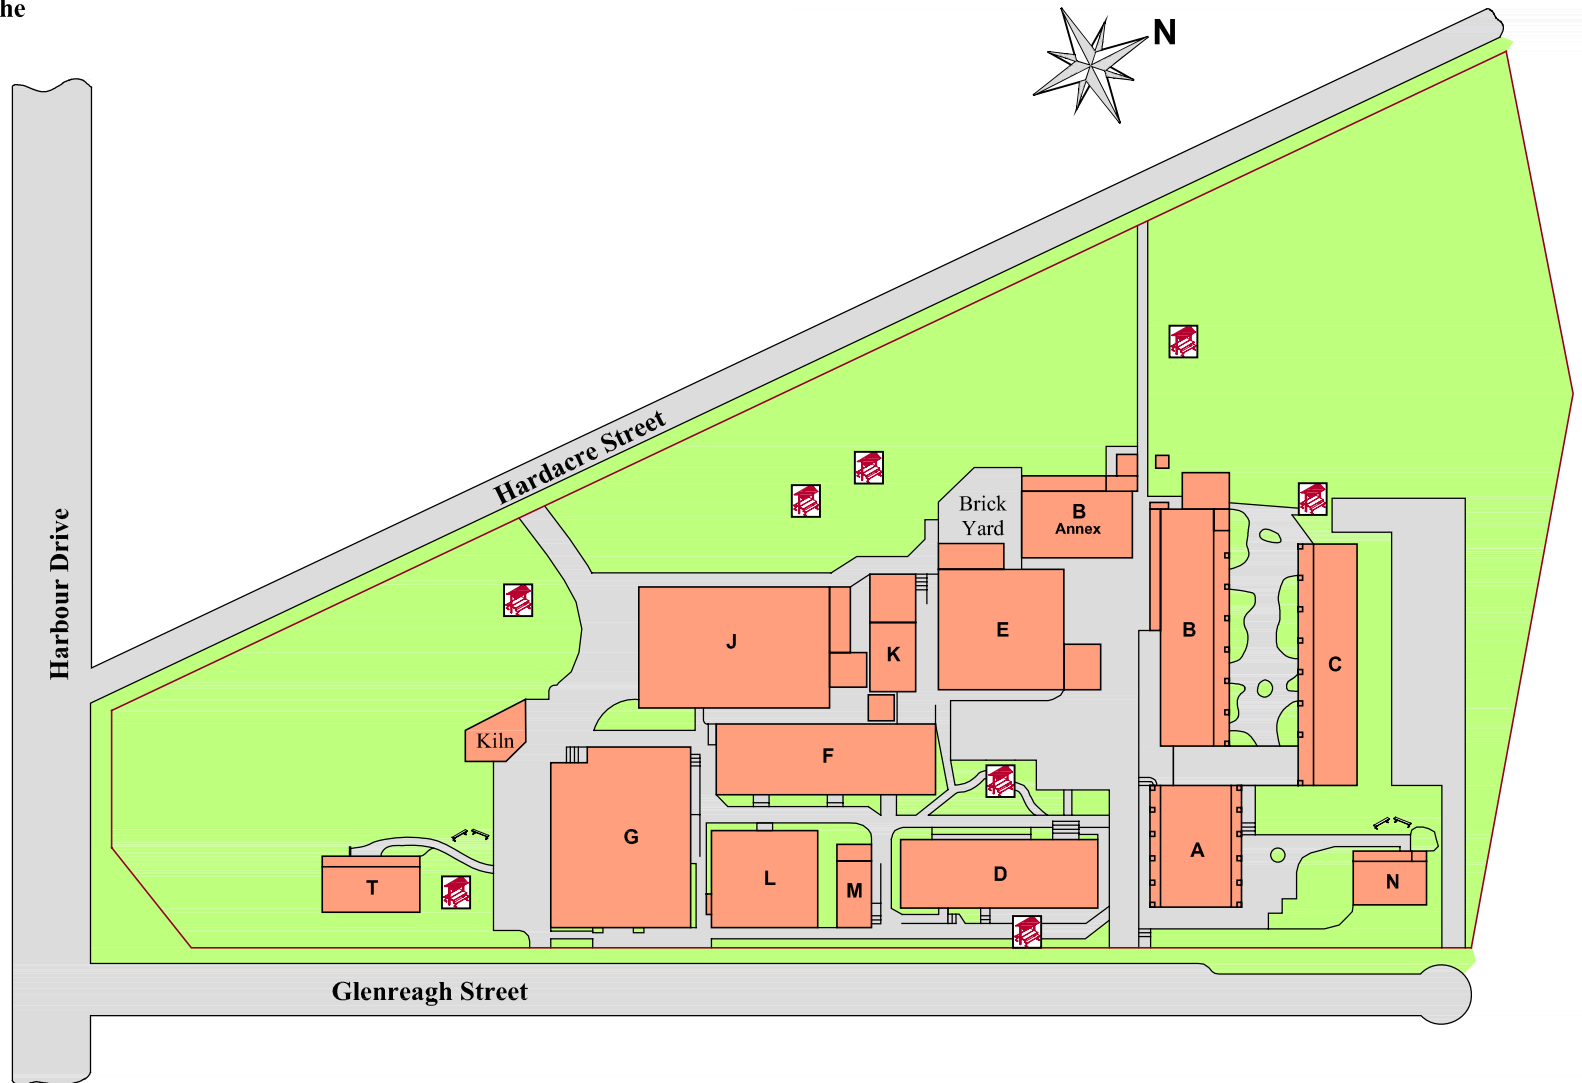

North Coast TAFE - Coffs Harbour Campus

Click on a building name to display the location of the building on the map

- Block A Administration, Outreach, The Hub
- Block B Computer Labs, Counselling, Common Room
- Block B Annex Floor and Wall Tiling
- Block C Business Services, Training Room
- Block D Construction, Library
- Block E Bricklaying
- Block F Plumbing
- Block G Ceramics, Fashion, Retail, Pharmacy
- Block J Construction Workshop
- Block K Canteen
- Block L Construction Workshop
- Block M Disabilities Support, First Aid Room
- Block N TESOL, Marine Studies
- Block T Retail Skills Centre

Click on a symbol to display the location of the amenities on the map

Disabled Parking

Female Toilets

Student Shower

Student Parking

Disabled Toilets

Male Toilets

Bicycle Parking