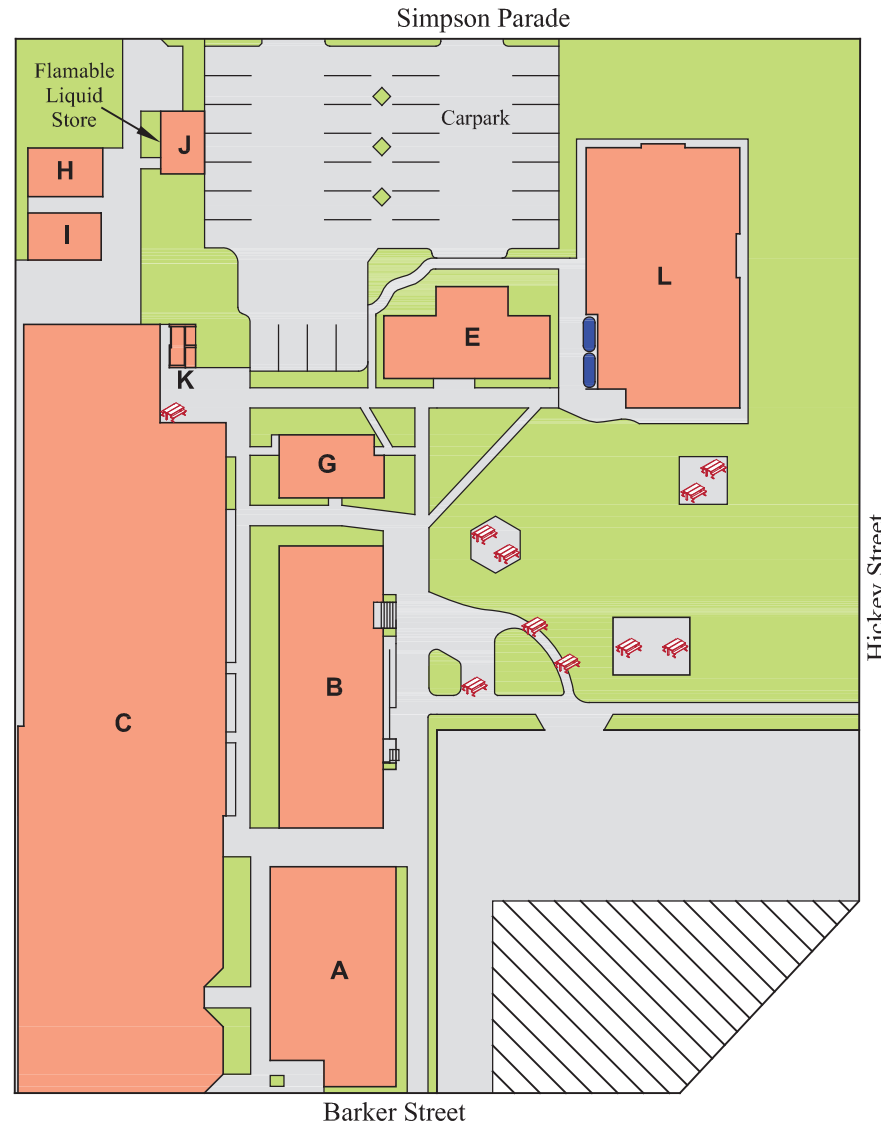

# North Coast TAFE - Casino Campus

**Click on a building name to display the location of the building on the map**

- Block A Administration
- Block B Staff Offices
- Block C Library, Student Common Room, General Learning Space, Metal Fabrication, Computer Lab and Shopfitting
- Block E General Learning Space
- Block G Toilets
- Block H Storage Shed
- Block I Storage Shed
- Block J Flamable Liquid Store
- Block K Oxy Acetylene Store
- Block L General Learning Space and Computer Lab

**Click on a symbol to display the location of the amenities on the map**

Disabled Parking

Female Toilets

Student Shower

Student Parking

Disabled Toilets

Male Toilets

Bicycle Parking