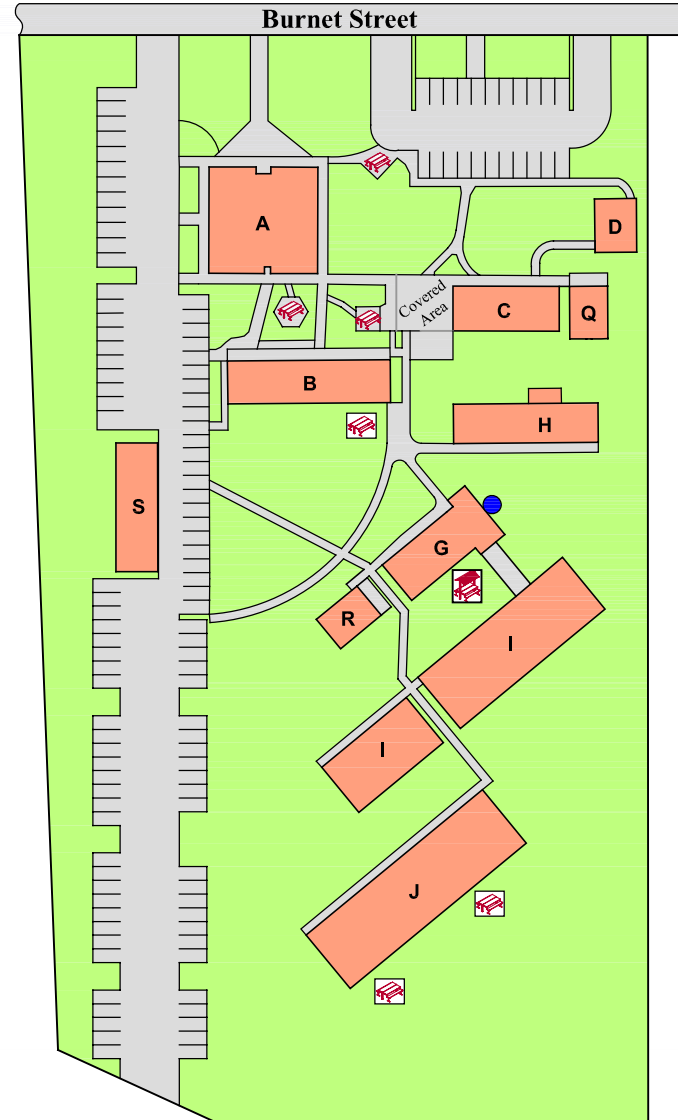

# North Coast TAFE - Ballina Campus

**Click on a building name to display the location of the building on the map**

- Block A Administration Office, Library, Staff Amenities and Toilets
- Block B Business Studies, Business Teachers Offices, Toilets
- Block C Canteen, Classrooms, Counsellor, Aboriginal Support Officer
- Block D Security Officer
- Block G Classrooms, Toilets, General Education Teachers, Head Teacher - Business
- Block H Maritime Studies, Maritime Teachers Offices, Maritime Workshop
- Block I Nursing Classrooms, Nursing Teachers Offices, Welfare Teachers Offices, Classrooms, Toilets
- Block J Computer Rooms, Classrooms, Retail Classroom
- Block Q Classrooms
- Block R Classrooms
- Block S Sheds

**Click on a symbol to display the location of the amenities on the map**

Disabled Parking

Female Toilets

Student Shower

Student Parking

Disabled Toilets

Male Toilets

Bicycle Parking